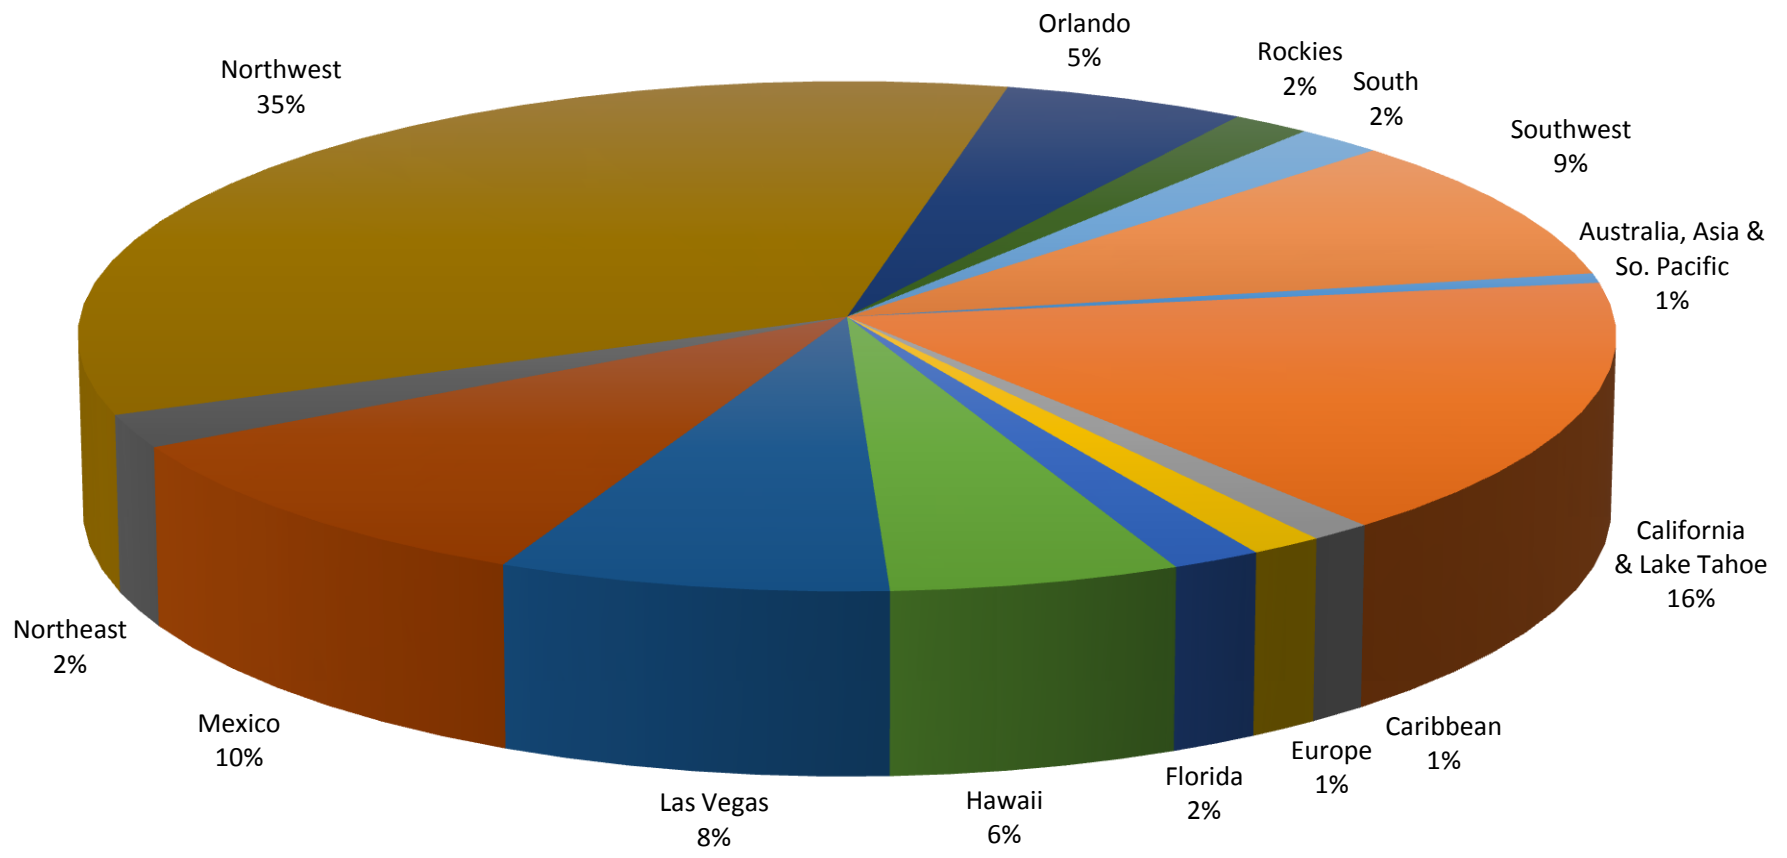

Interval International Exchange Statistics 2013 - 2016

Prepared for: Fairmont Vacation Villas at Mountainside

interval
INTERNATIONAL

January 1, 2013 – December 31, 2013

Travel Destinations*

*January 1, 2013 – December 31, 2013