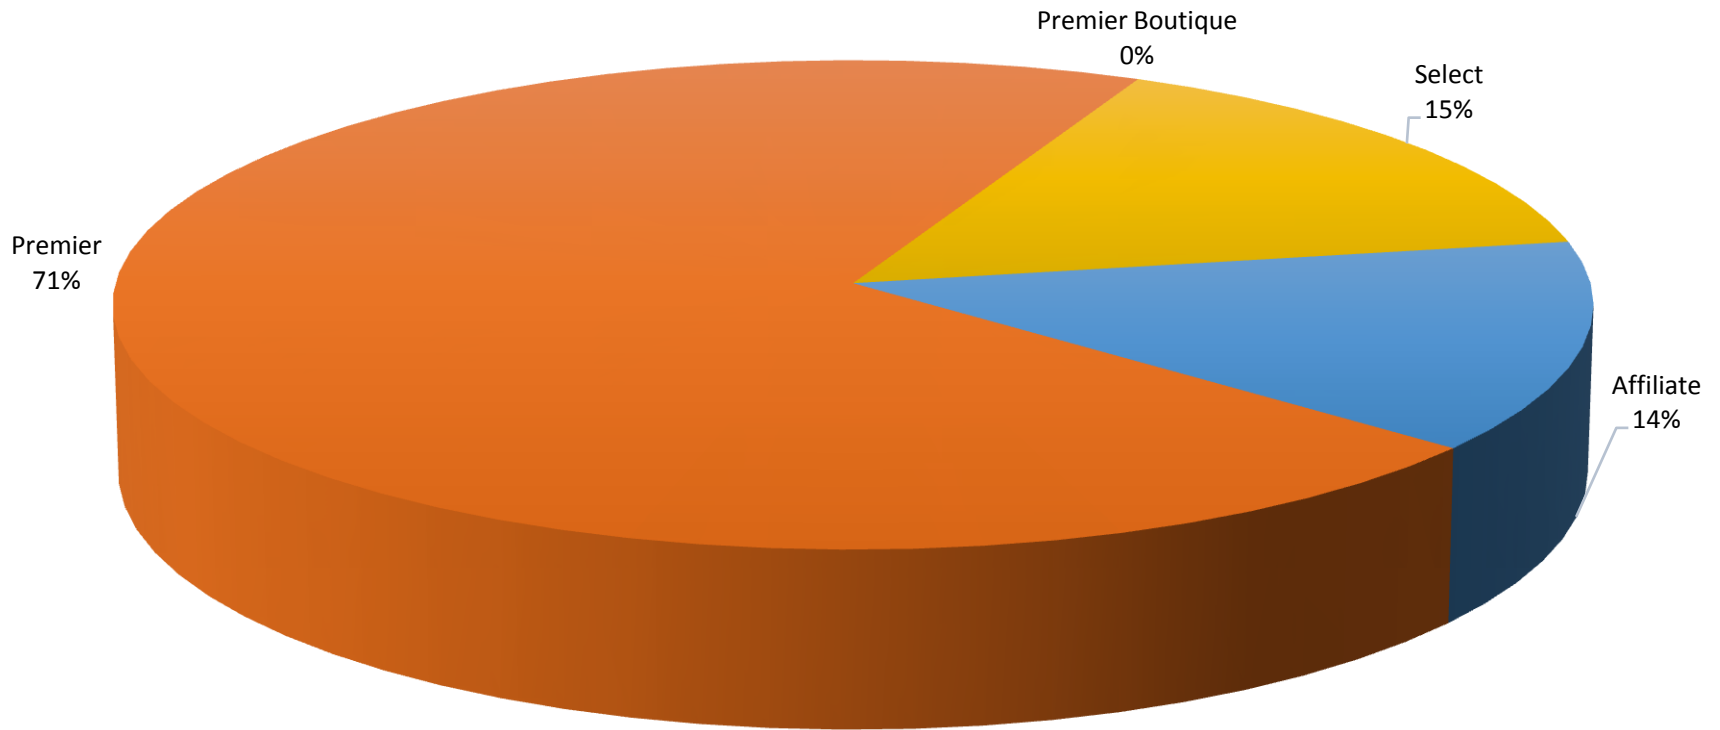

interval
INTERNATIONAL

January 1, 2014 – December 31, 2014

Travel Destinations*

*January 1, 2014 – December 31, 2014

Request to Confirmation*

**Instant Confo's
78%

Confirmations by Quality Tier*

Relinquished Tier: Premier

*January 1, 2014 – December 31, 2014

January 1, 2015 – December 31, 2015

Travel Destinations*

*January 1, 2015 – December 31, 2015

Request to Confirmation*

**Instant Confo's
75%

*January 1, 2015 – December 31, 2015