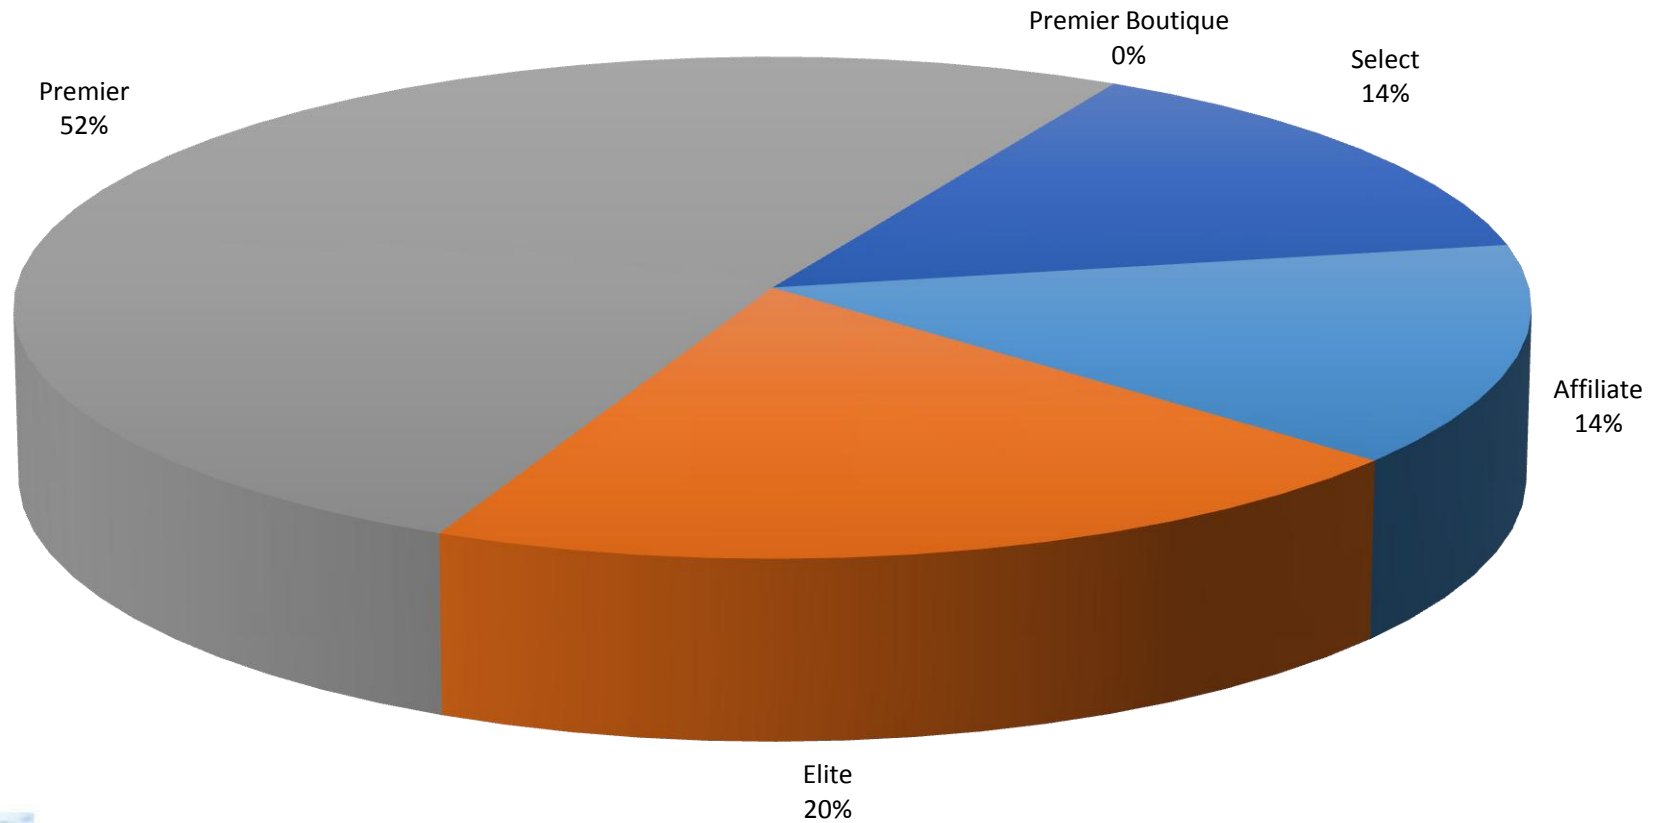

January 1, 2016 – December 31, 2016

Travel Destinations*

*January 1, 2016 – December 31, 2016

Request to Confirmation*

**Instant Confo's
80%

Confirmations by Quality Tier*

Relinquished Tier: Premier

*January 1, 2016 – December 31, 2016