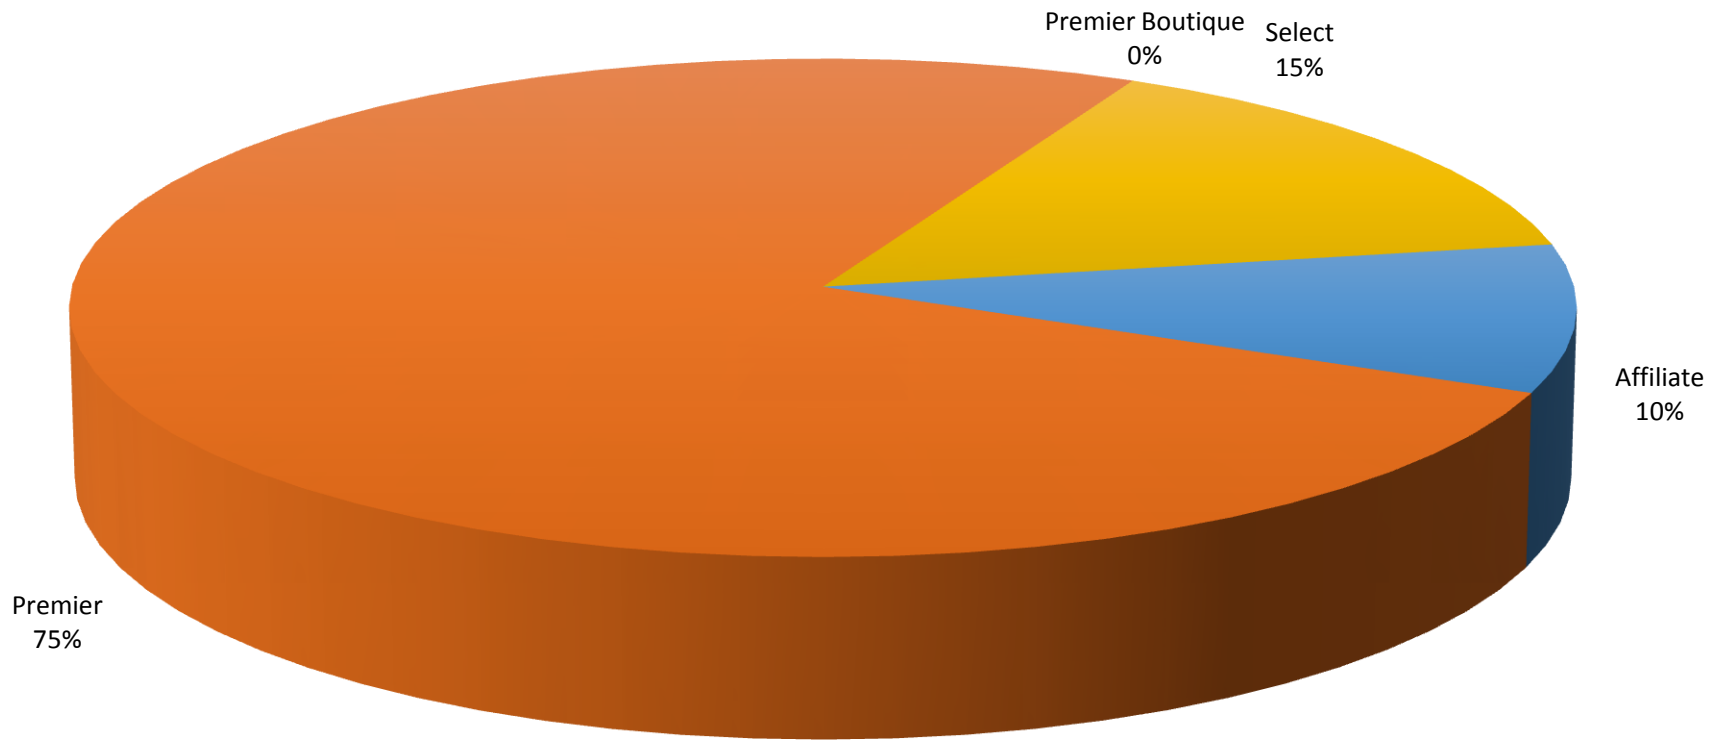

Request to Confirmation*

**Instant Confo's
77%

Confirmations by Quality Tier*

Premier
75%

Premier Boutique
0% Select
15%

Affiliate
10%

Relinquished Tier: Premier

*January 1, 2013 – December 31, 2013

interval
INTERNATIONAL

January 1, 2014 – December 31, 2014

Travel Destinations*

*January 1, 2014 – December 31, 2014

Request to Confirmation*

**Instant Confo's
78%

Confirmations by Quality Tier*

Relinquished Tier: Premier