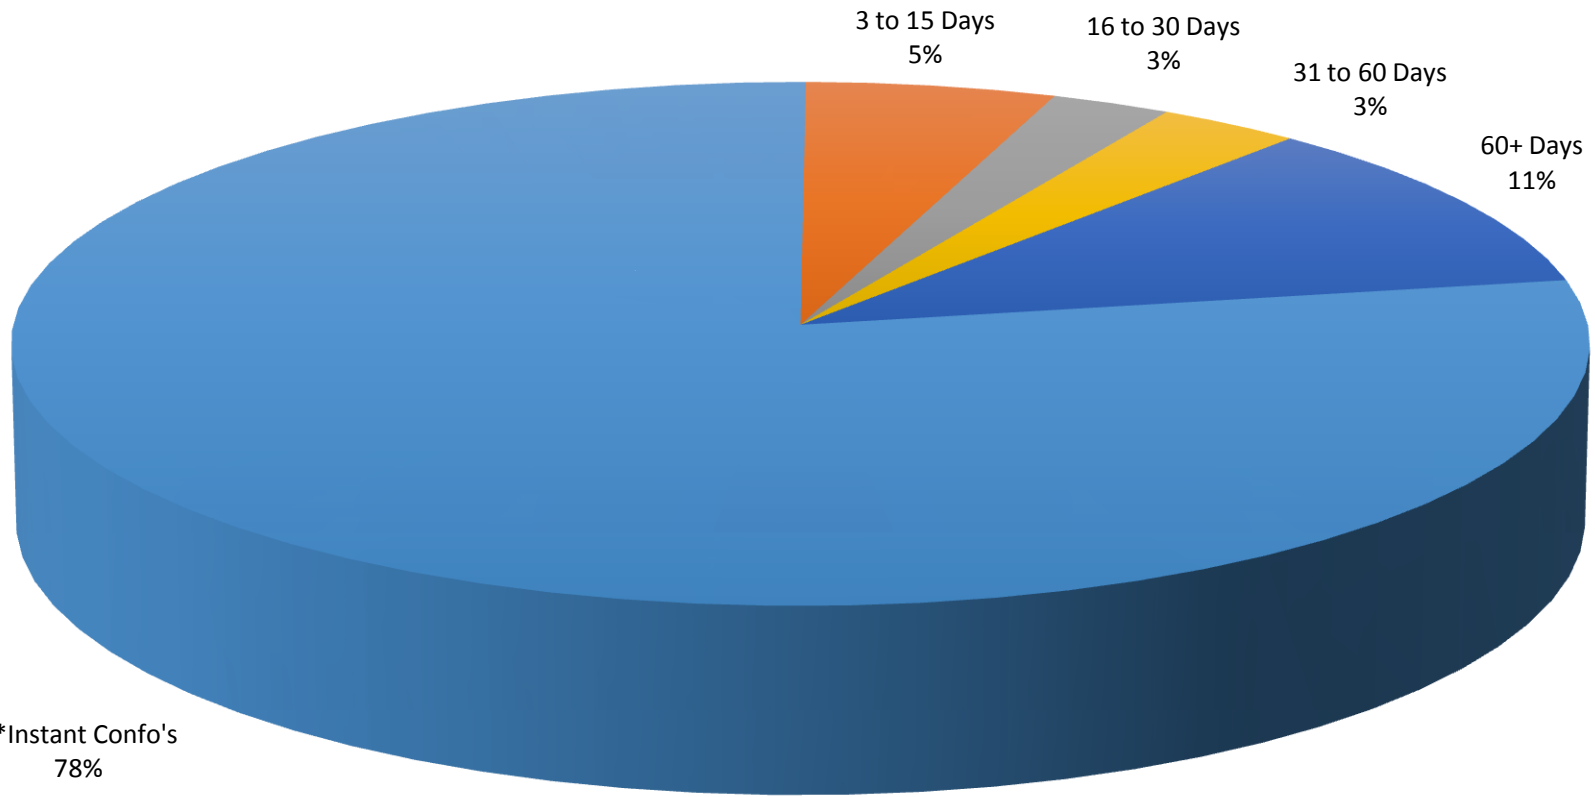

interval
INTERNATIONAL

January 1, 2014 – December 31, 2014

Travel Destinations*

*January 1, 2014 – December 31, 2014

Request to Confirmation*

**Instant Confo's
78%

Confirmations by Quality Tier*

Relinquished Tier: Premier

*January 1, 2014 – December 31, 2014

January 1, 2015 – December 31, 2015

Travel Destinations*

*January 1, 2015 – December 31, 2015

Request to Confirmation*

**Instant Confo's
75%

*January 1, 2015 – December 31, 2015