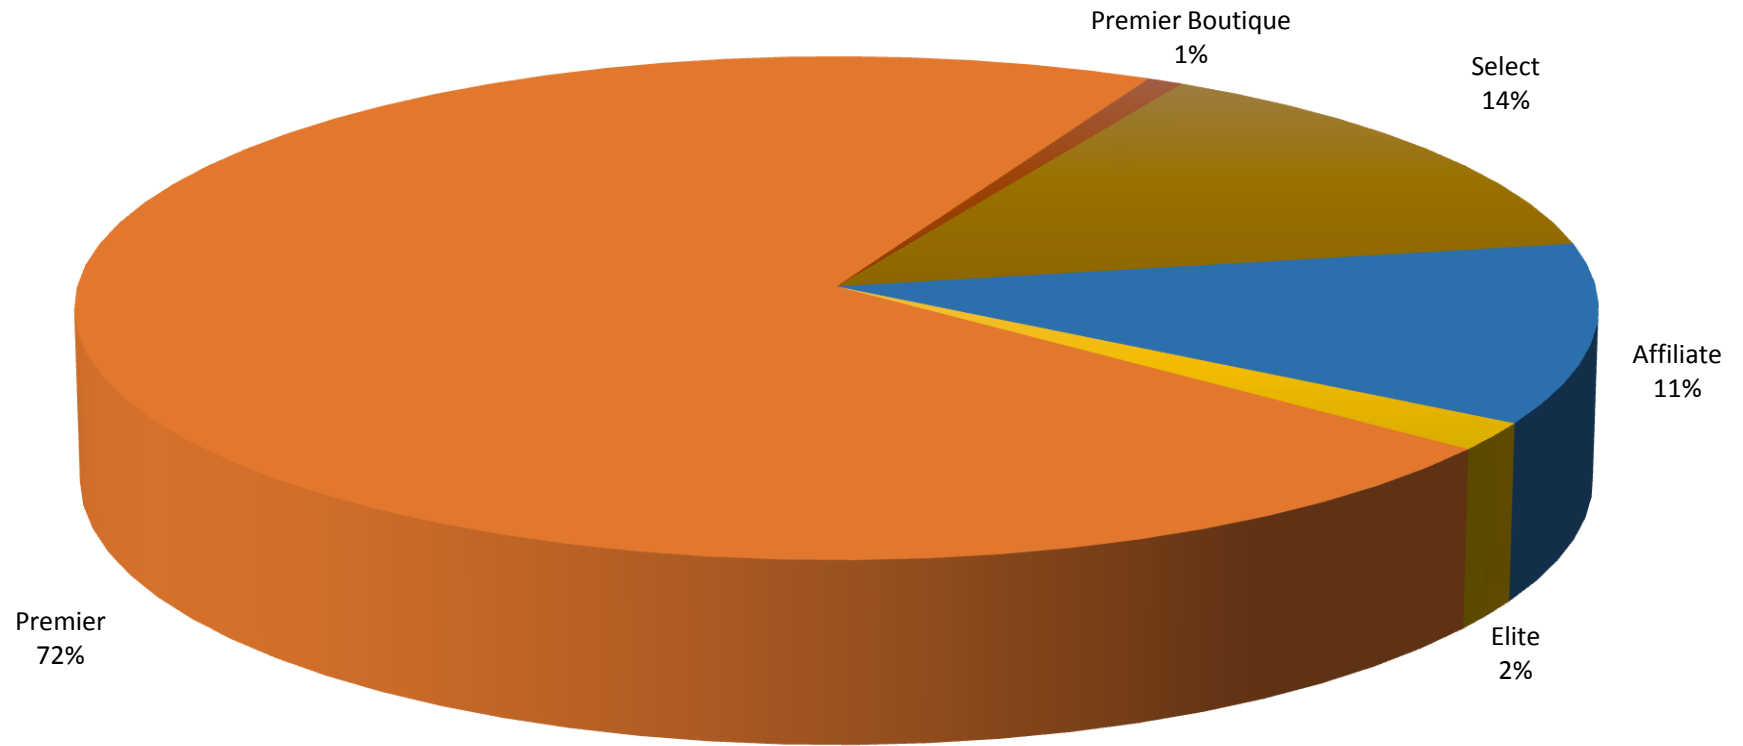

*January 1, 2014 – December 31, 2014

January 1, 2015 – December 31, 2015

Travel Destinations*

*January 1, 2015 – December 31, 2015

Request to Confirmation*

**Instant Confo's
75%

*January 1, 2015 – December 31, 2015

Confirmations by Quality Tier*

Premier
72%

Premier Boutique
1%

Select
14%

Affiliate
11%

Elite
2%

Relinquished Tier: Premier

*January 1, 2015 – December 31, 2015