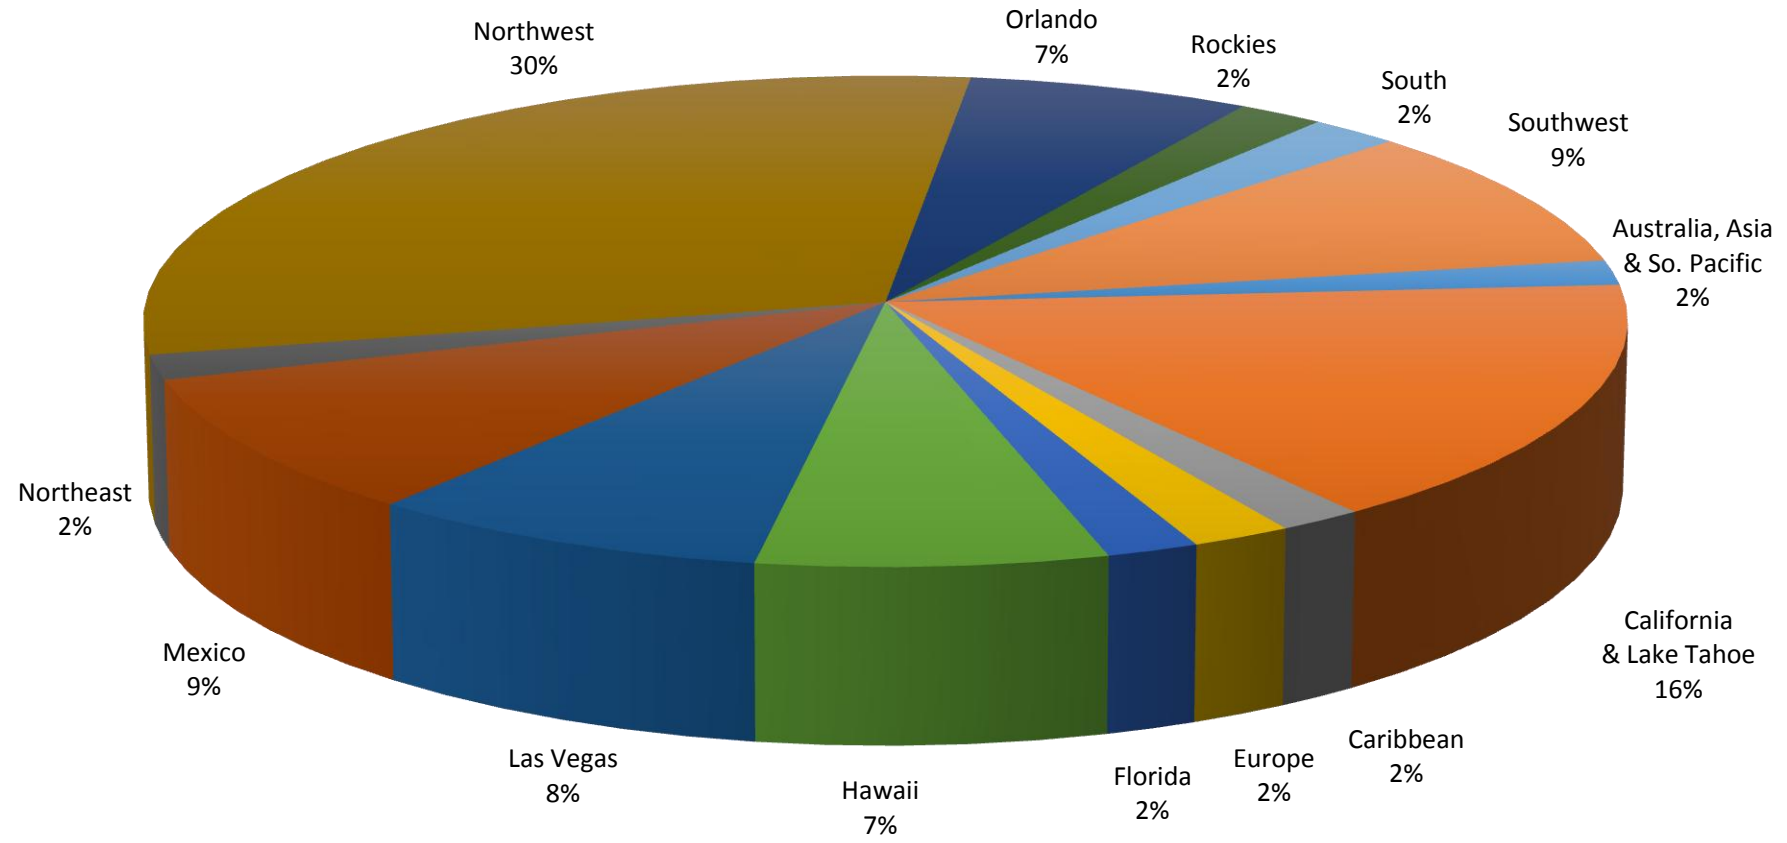

interval
INTERNATIONAL

January 1, 2014 – December 31, 2014

Travel Destinations*

*January 1, 2014 – December 31, 2014

Request to Confirmation*

**Instant Confo's
78%

Confirmations by Quality Tier*

Relinquished Tier: Premier