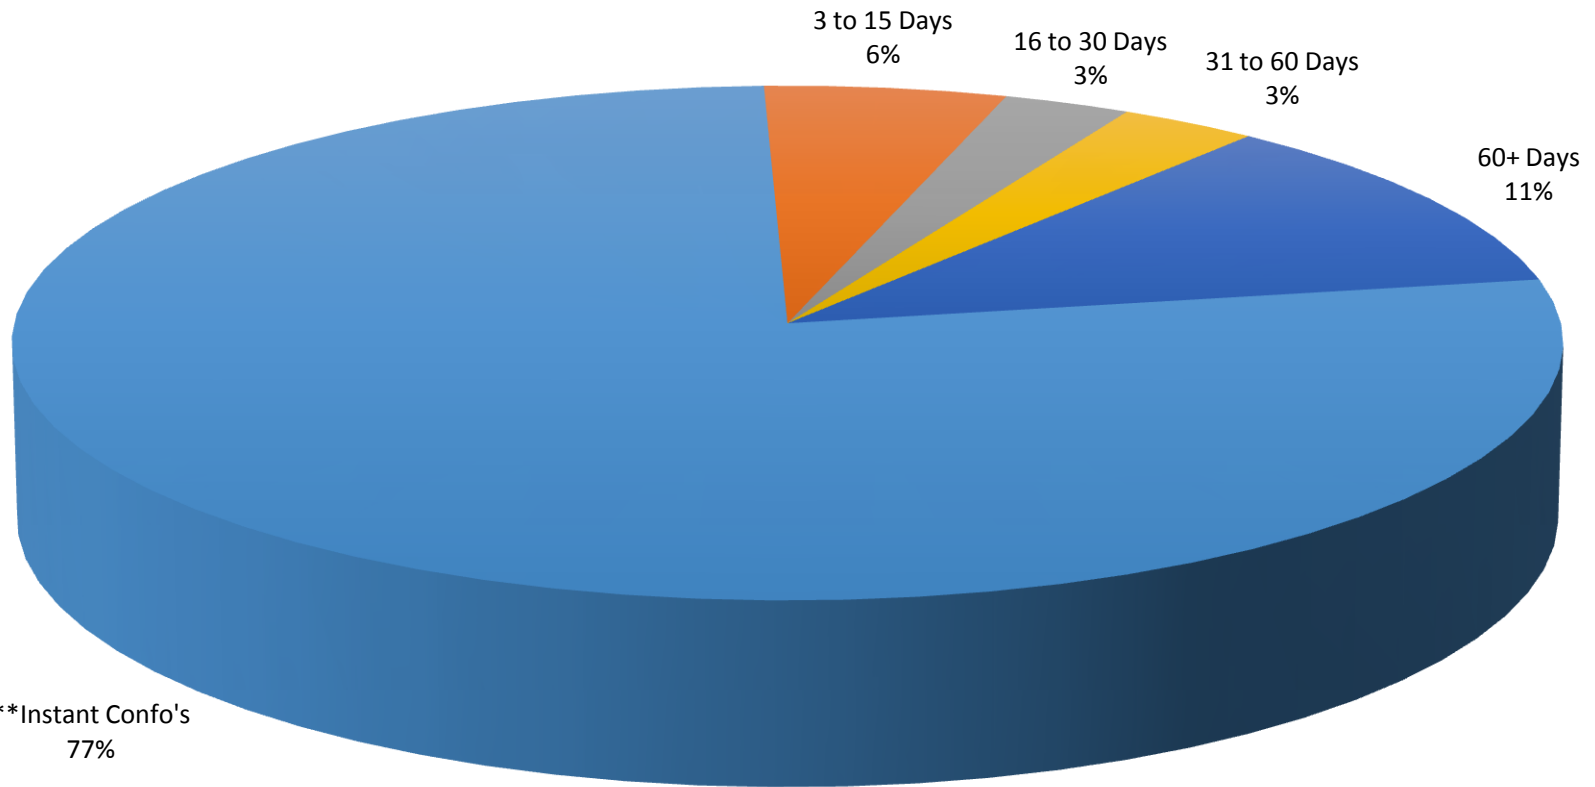

Interval International Exchange Statistics 2013 - 2016

Prepared for: Fairmont Vacation Villas at Mountainside

interval
INTERNATIONAL

January 1, 2013 – December 31, 2013

Travel Destinations*

*January 1, 2013 – December 31, 2013

Request to Confirmation*

**Instant Confo's
77%

Confirmations by Quality Tier*

Premier
75%

Premier Boutique
0% Select
15%

Affiliate
10%

Relinquished Tier: Premier

*January 1, 2013 – December 31, 2013

interval
INTERNATIONAL

January 1, 2014 – December 31, 2014

Travel Destinations*

*January 1, 2014 – December 31, 2014

Request to Confirmation*

**Instant Confo's
78%

Confirmations by Quality Tier*

Relinquished Tier: Premier