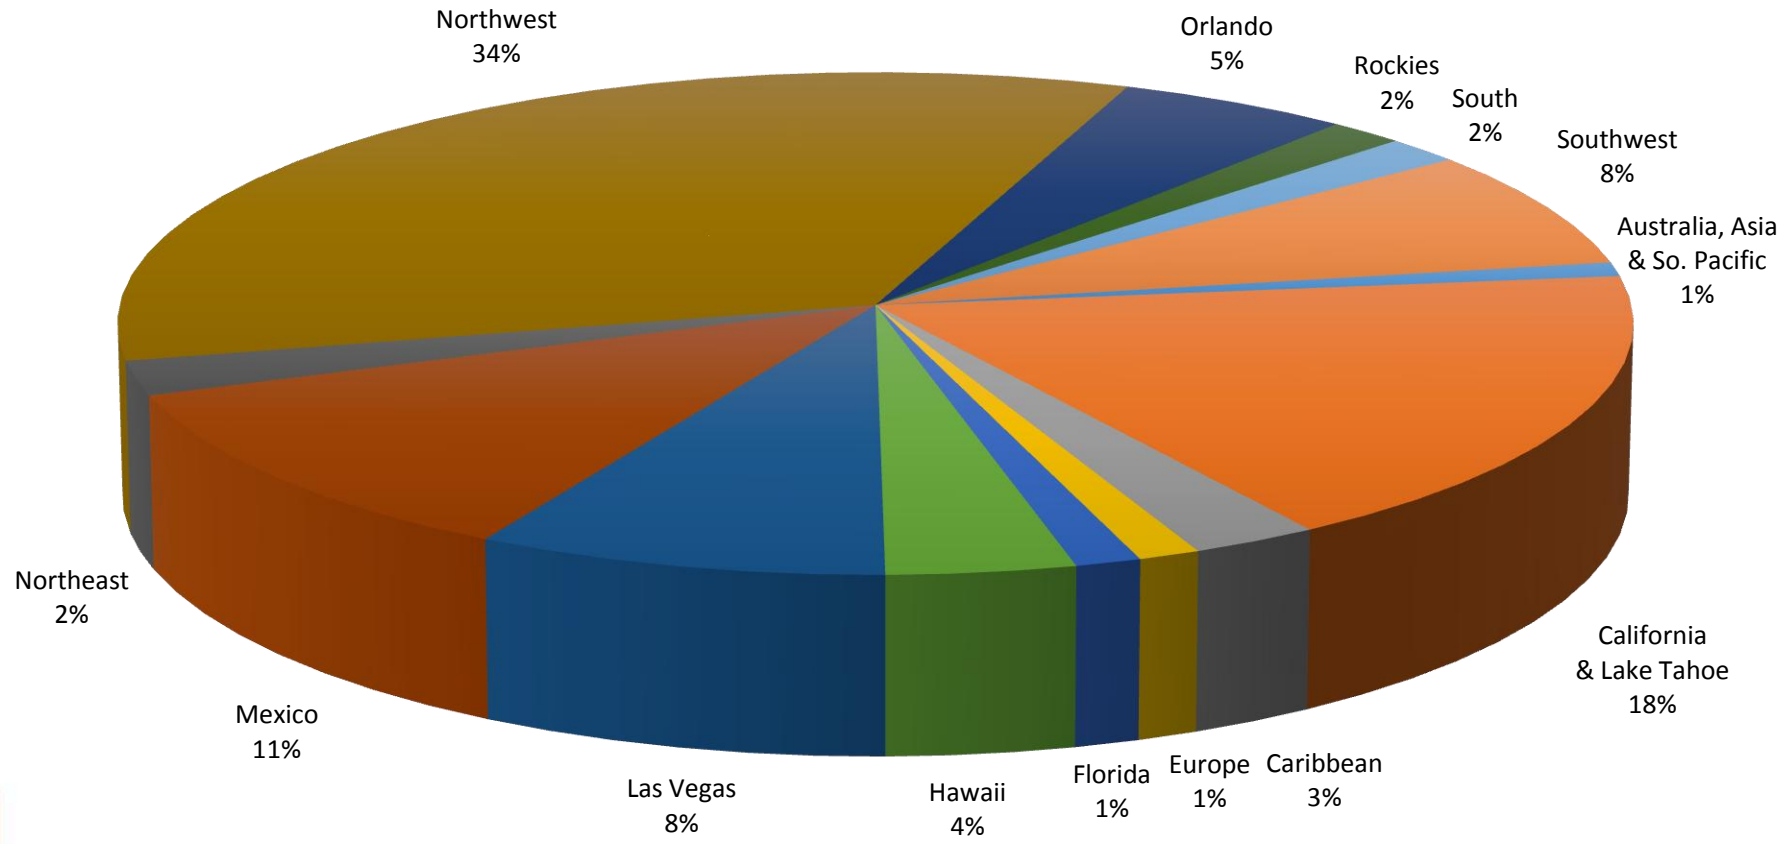

Confirmations by Quality Tier*

Premier
72%

Premier Boutique
1%

Select
14%

Affiliate
11%

Elite
2%

Relinquished Tier: Premier

*January 1, 2015 – December 31, 2015

January 1, 2016 – December 31, 2016

Travel Destinations*

*January 1, 2016 – December 31, 2016

Request to Confirmation*

**Instant Confo's
80%

Confirmations by Quality Tier*

Relinquished Tier: Premier

*January 1, 2016 – December 31, 2016