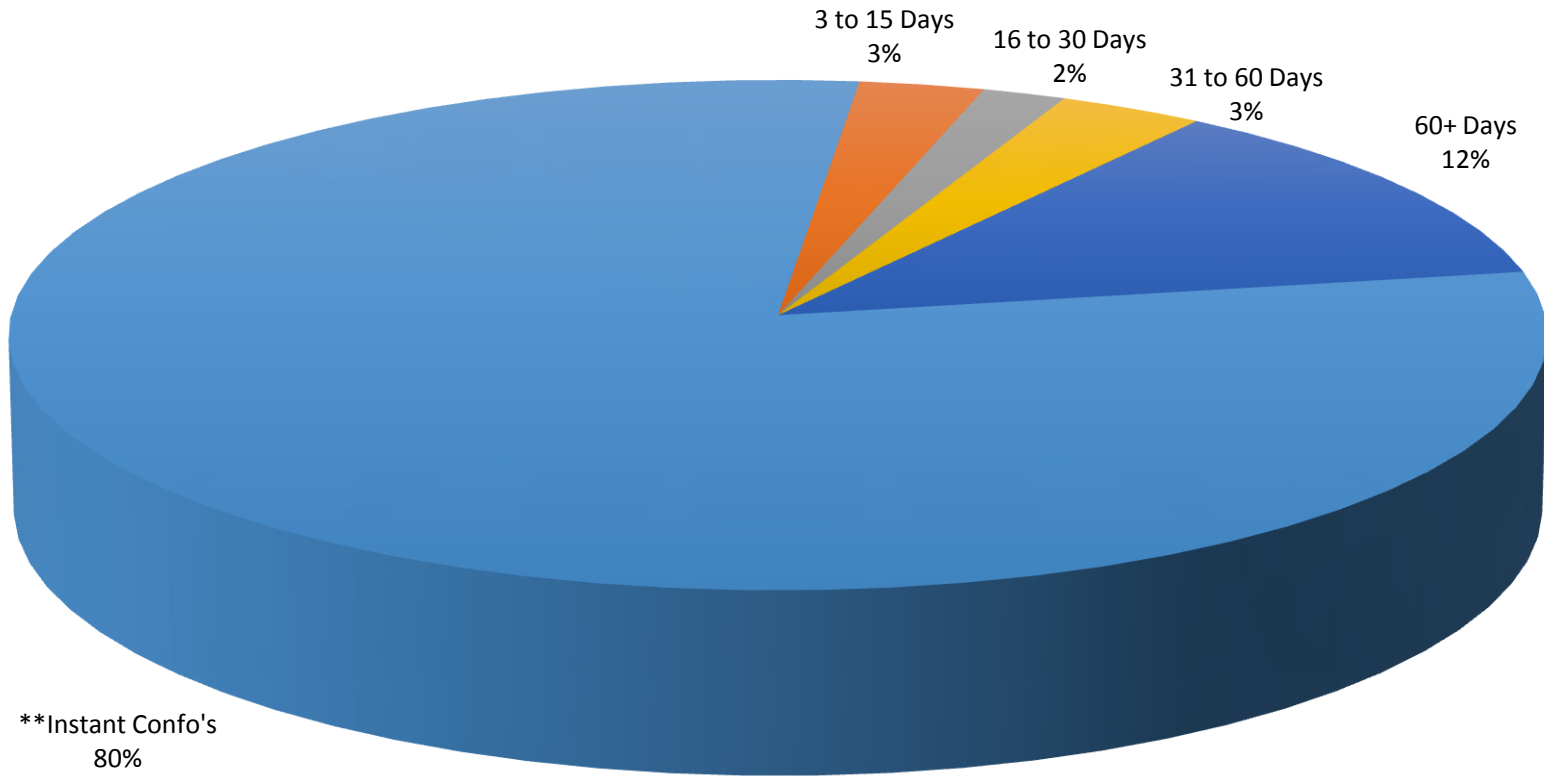

January 1, 2016 – December 31, 2016

Travel Destinations*

*January 1, 2016 – December 31, 2016

Request to Confirmation*

**Instant Confo's
80%

Confirmations by Quality Tier*

Relinquished Tier: Premier

*January 1, 2016 – December 31, 2016